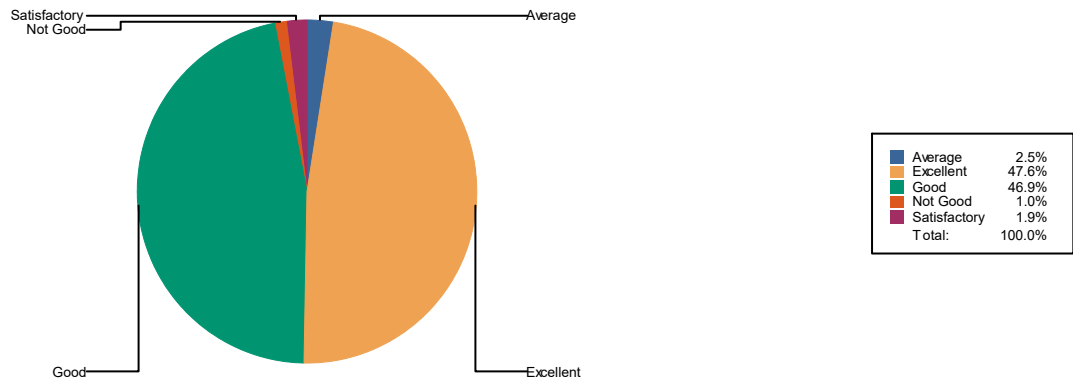

Sattsffiactorv	37
Total :	1388

9 Substanttal coverage offi tthe syllabus in ttme

Average	35
Excellentt	661
Good	651
Nott Good	14
Sattsffiactorv	27
Total :	1388

10 Whether tthe sttock offi books are sufficientt