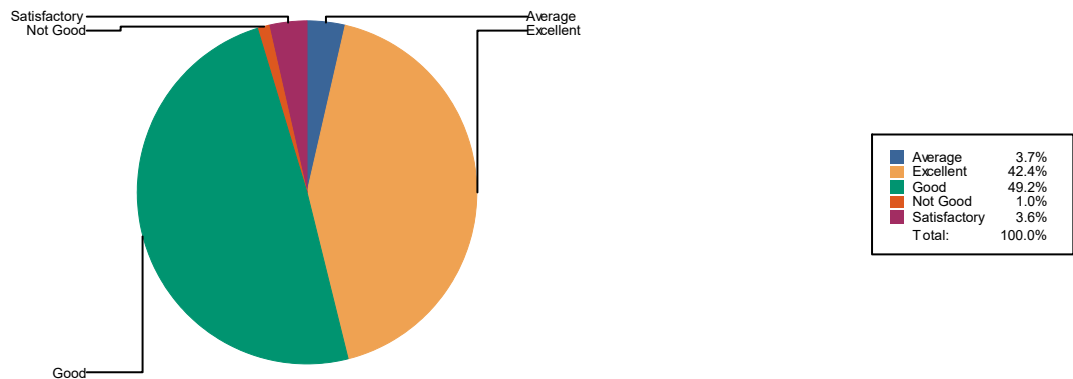

Average	52
Excellent	589
Good	683
Nott Good	14

Sattsfiaactorv	50
Total :	1388

3 Behaviour/Cooperatton offi library stafffi

Average	44
Excellentt	604
Good	692
Nott Good	8
Sattsfiaactorv	40
Total :	1388

4 Detailed explanatton ffor better understtanding