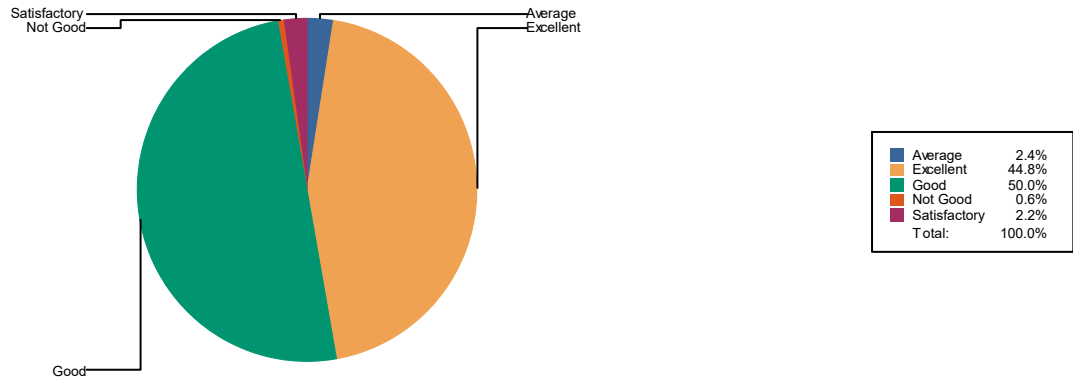

Average	52
Excellent	589
Good	683
Nott Good	14

Sattsfiaactorv	50
Total :	1388

3 Behaviour/Cooperatton offi library stafffi

Average	44
Excellentt	604
Good	692
Nott Good	8
Sattsfiaactorv	40
Total :	1388

4 Detailed explanatton ffor better understtanding