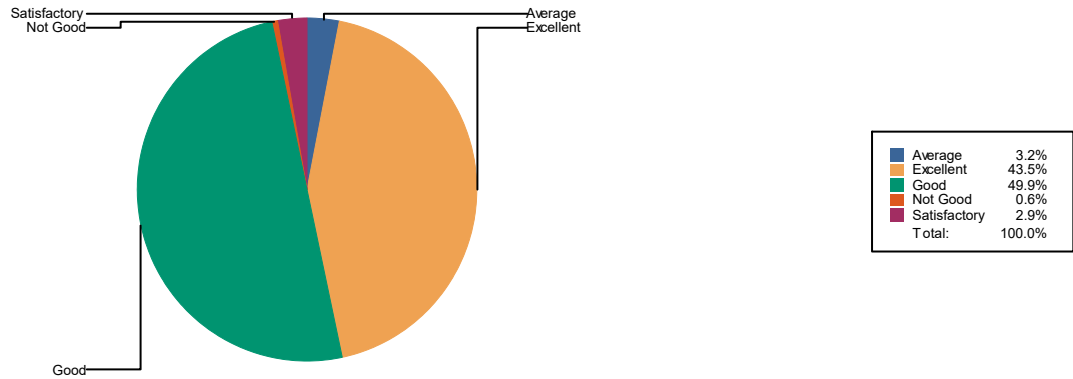

Average	52
Excellent	589
Good	683
Nott Good	14

Sattsfiaactorv	50
Total :	1388

3 Behaviour/Cooperatton offi library stafffi

Average	44
Excellentt	604
Good	692
Nott Good	8
Sattsfiaactorv	40
Total :	1388

4 Detailed explanatton ffor better understtanding