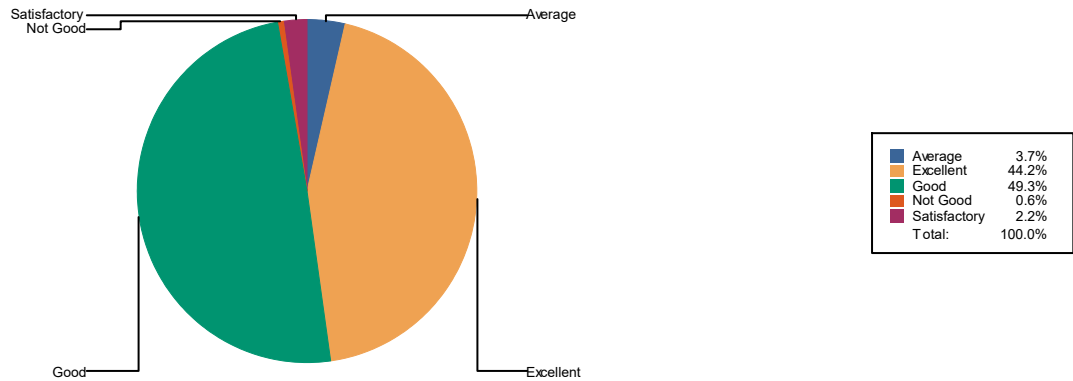

Saldiha College
Vill. + P.O. - Saldiha P.S.- Indpur, Bankura

STUDENTS' FEEDBACK: 2022-2023

1 Assistance beyond class room

Average	51
Excellent	613
Good	684
Nott Good	9
Sattsffiactorv	31
Total :	1388