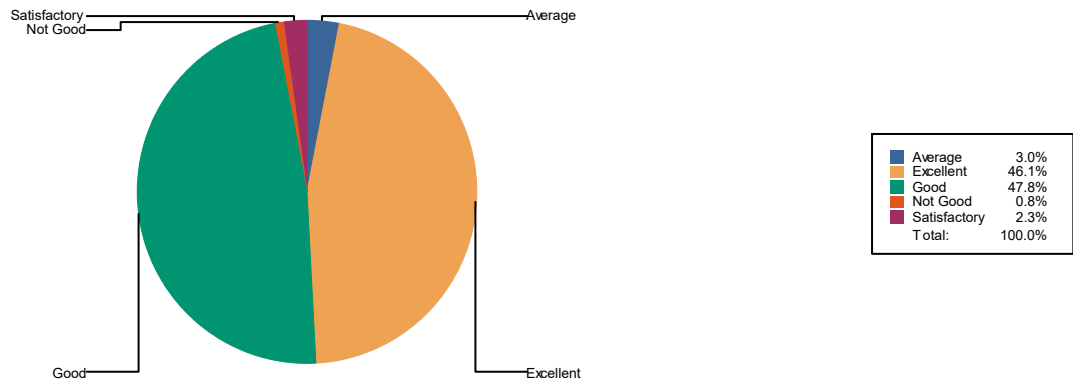

Average	33
Excellentt	622
Good	694
Nott Good	9

Sattsffiactorv	30
Total :	1388

5 Overall ffeedback on tteachers

Average	34
Excellentt	657
Good	638
Nott Good	13
Sattsffiactorv	46
Total :	1388

6 Puncttuality offi tthe Teachers