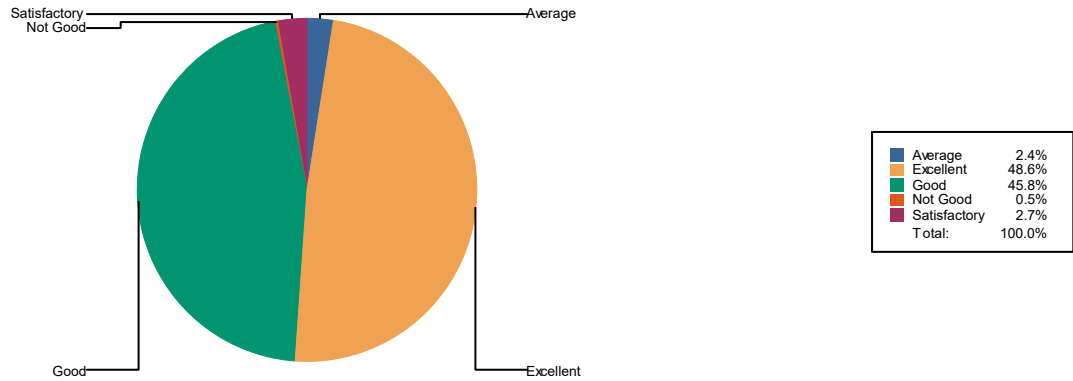

Average	41
Excellentt	640
Good	664
Nott Good	11

Sattsffiactorv	32
Total :	1388

7 Regularity off tthe Teachers

Average	35
Excellentt	678
Good	630
Nott Good	13
Sattsffiactorv	32
Total :	1388

8 Resourceffulness/Scholarship