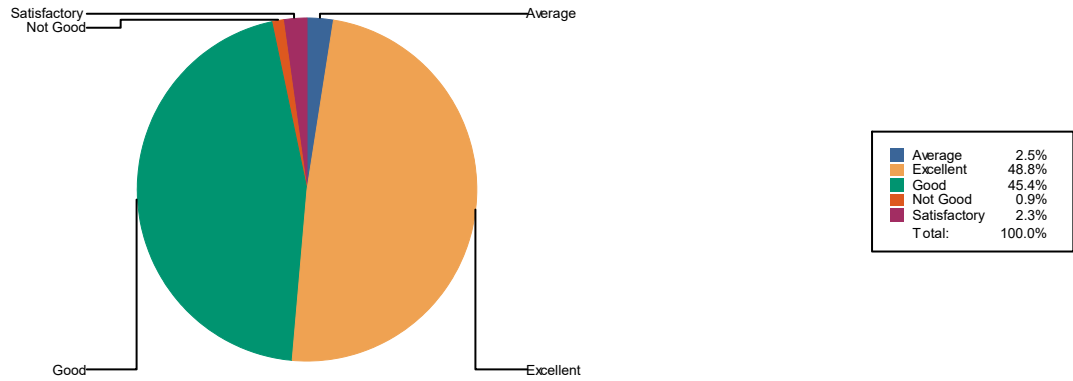

Sattsffiactorv	32
Total :	1388

7 Regularity off tthe Teachers

Average	35
Excellentt	678
Good	630
Nott Good	13
Sattsffiactorv	32
Total :	1388