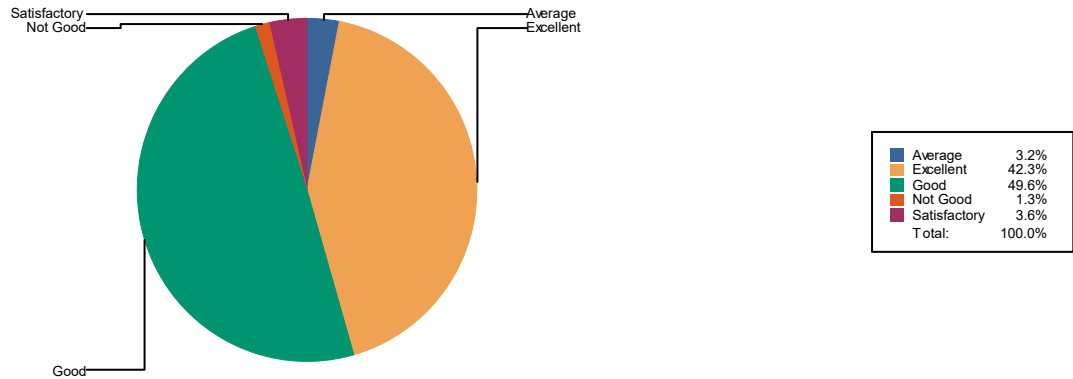

Average	44
Excellentt	587
Good	689
Nott Good	18