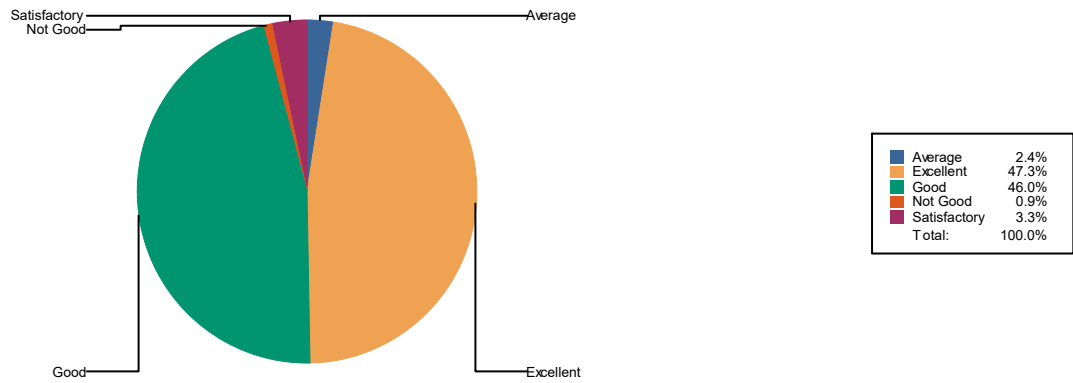

Sattsffiactorv	30
Total :	1388

5 Overall ffeedback on tteachers

Average	34
Excellentt	657
Good	638
Nott Good	13
Sattsffiactorv	46
Total :	1388